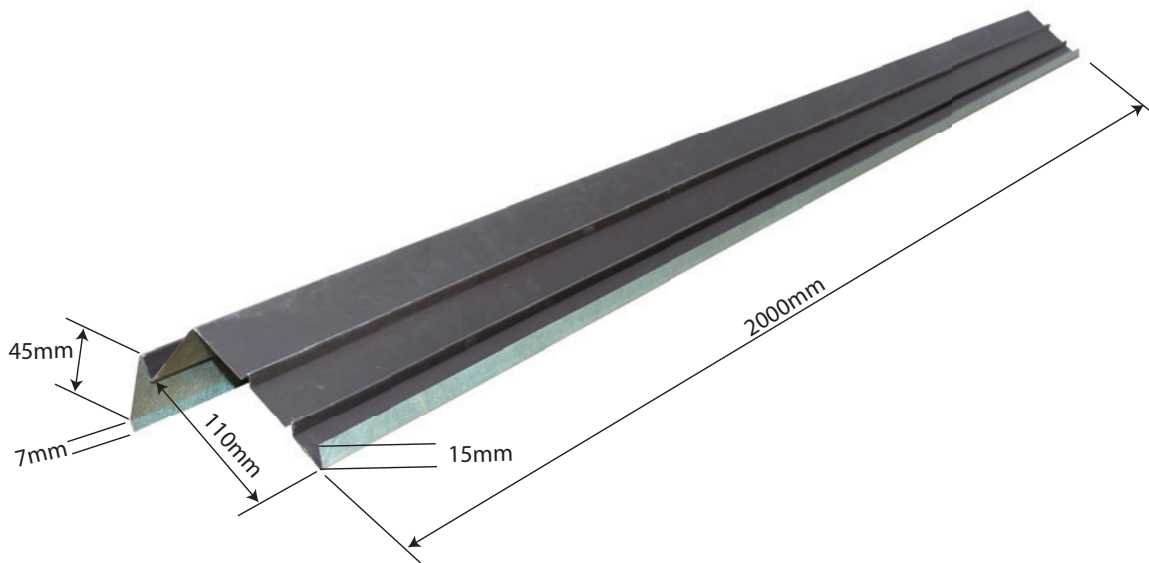

## 704 NO BEND GABLE EDGE FLASHING

### Specifications

Length: 2000mm

Weight: 1.70kg

Colours see colour charts