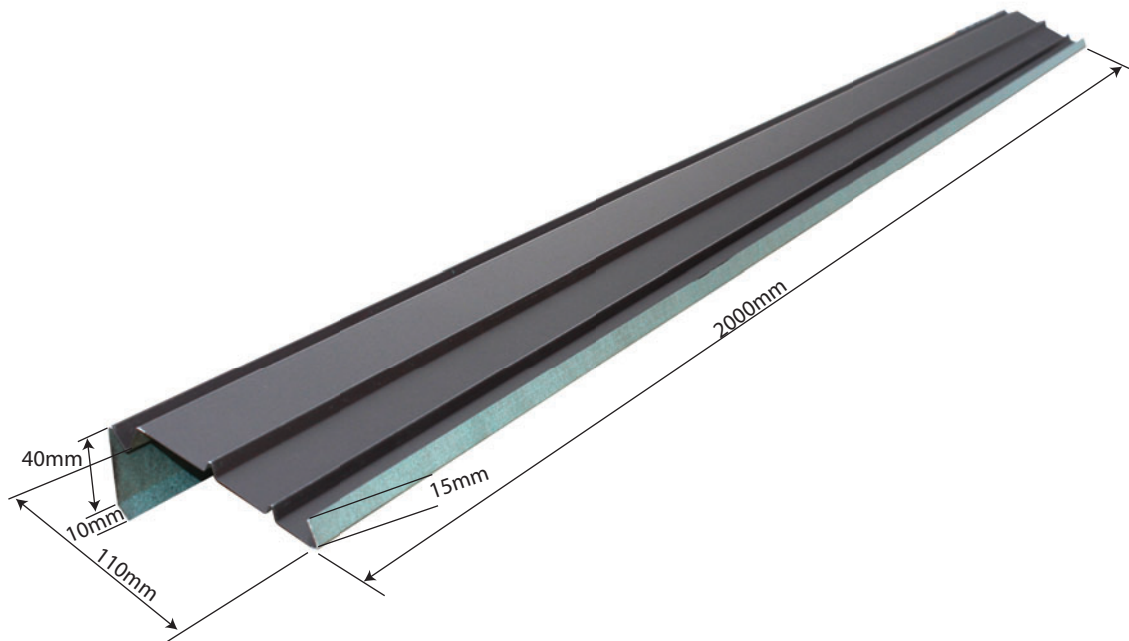

## 703 2D GABLE EDGE FLASHING

### Specifications

Length: 2000mm

Weight: 1.40kg

Colours see colour charts