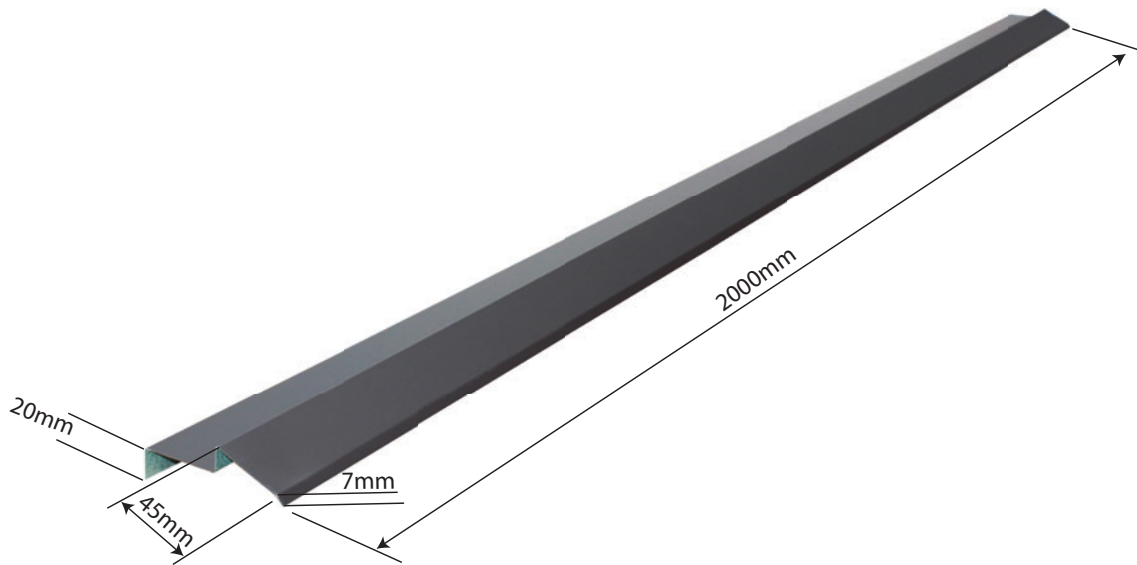

ROSSROOF
GROUP

702 STANDARD GABLE EDGE FLASHING

Specifications

Length: 2000mm

Weight: 0.90kg

Colours see colour charts