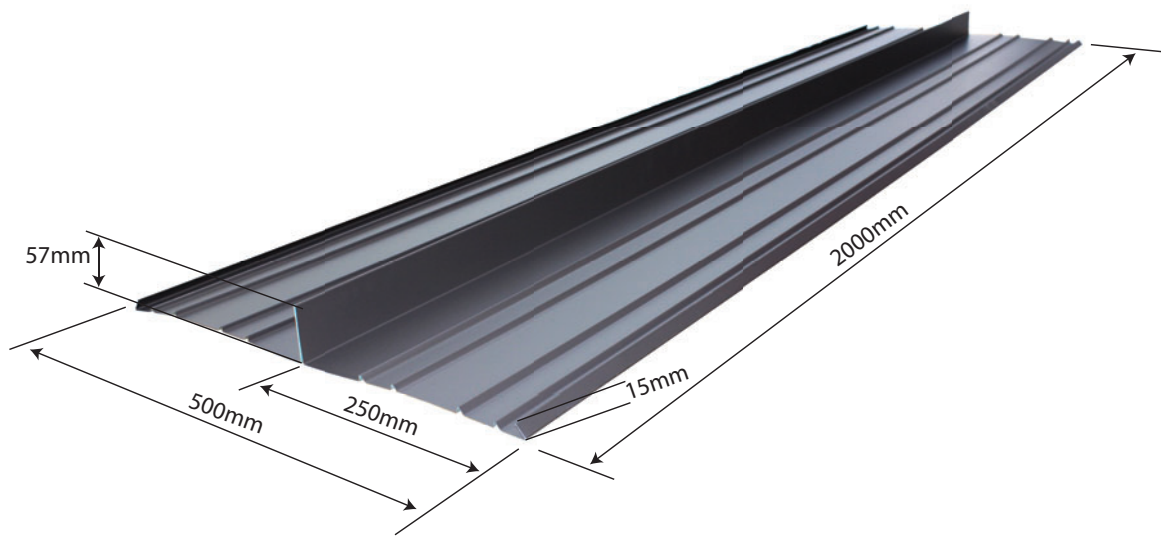

ROSSROOF
GROUP

700 NO BEND VALLEY

Specifications

Length: 2000mm

Weight: 4.40kg

Colours see colour charts