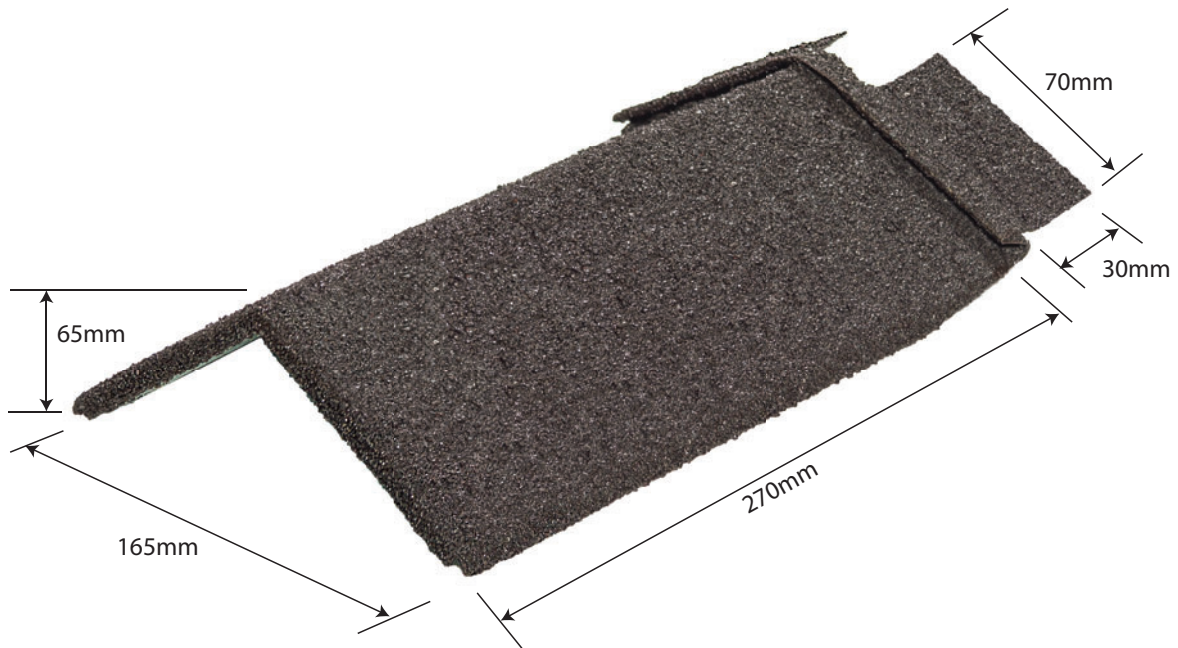

ROSSROOF
GROUP

400 SHINGLE CAP

Specifications

Length: 270mm

Weight: 0.272kg

Colours see colour charts