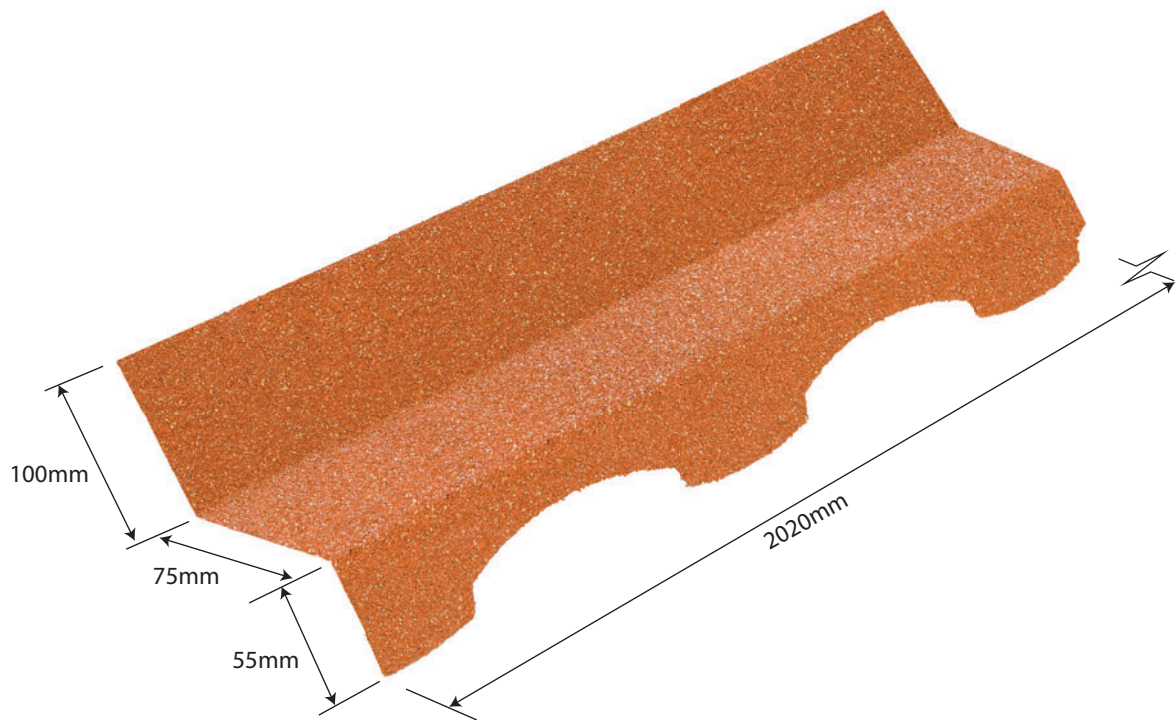

304 ROMAN HEADWALL

Specifications

Length: 2020mm

Weight: 1.762kg

Colours see colour charts