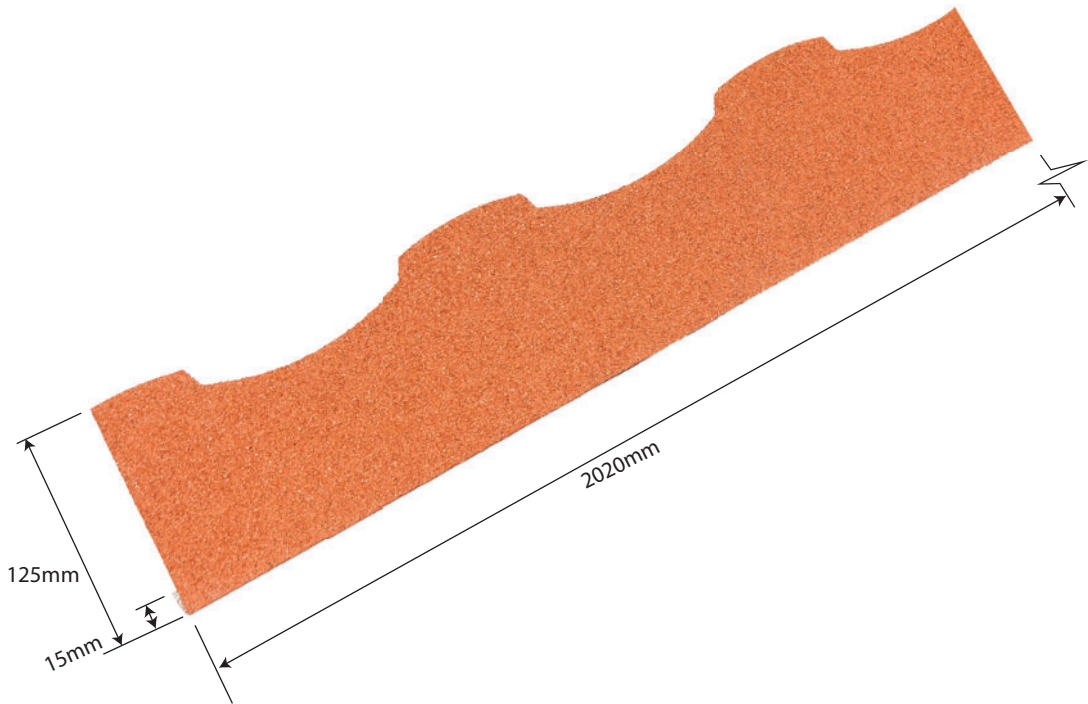

ROSSROOF
GROUP

303 ROMAN STARTER

Specifications

Length: 2020mm

Weight: 1.145kg

Colours see colour charts