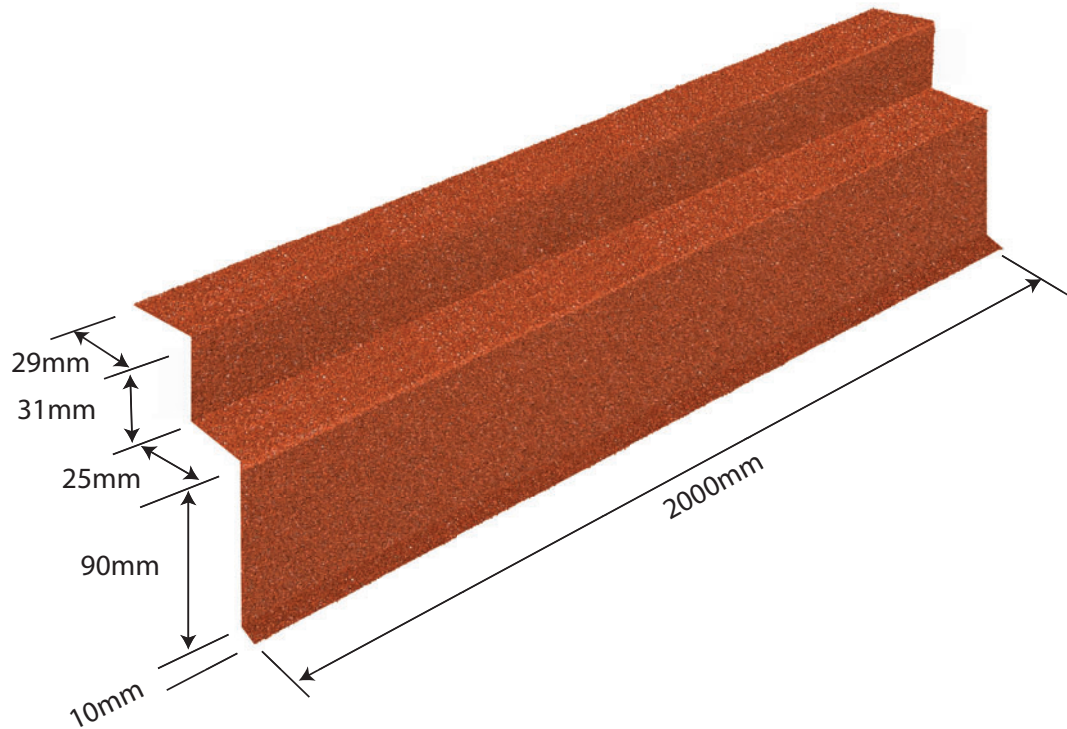

ROSSROOF
GROUP

231 EAVES FLASHING

Specifications

Length: 2000mm

Weight: 1.970kg

Colours see colour charts