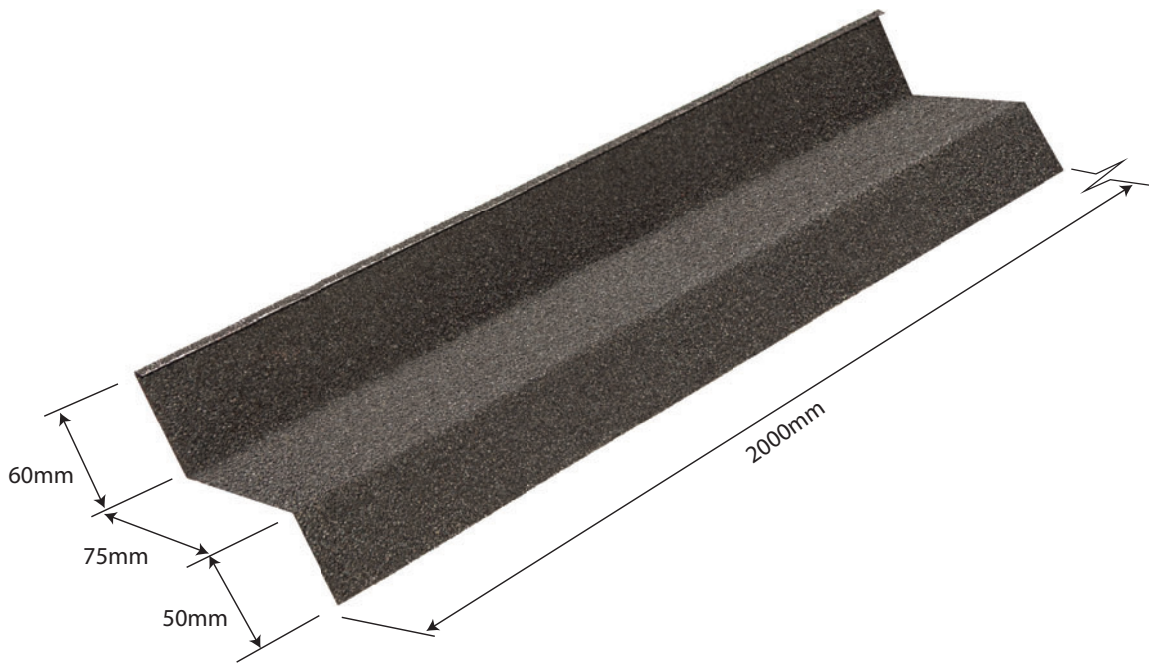

220 OVER FLASHING A

Specifications

Length: 2000mm

Weight: 1.876kg

Colours see colour charts