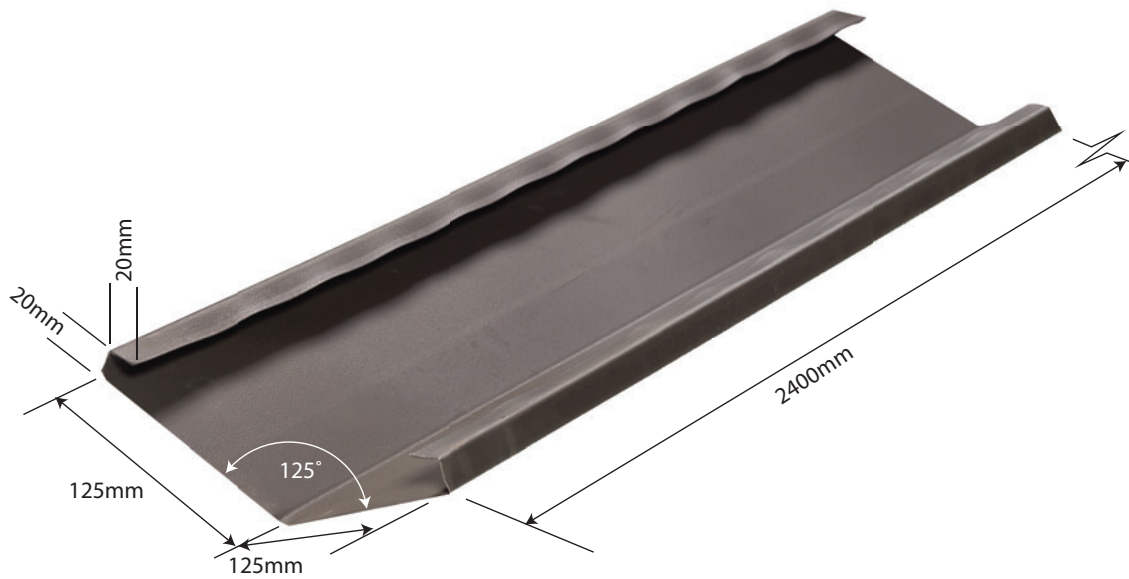

116 METAL TILE VALLEY

Specifications

Length: 2400mm

Weight: 3.50kg

Gauge: 0.55

Colours see colour charts