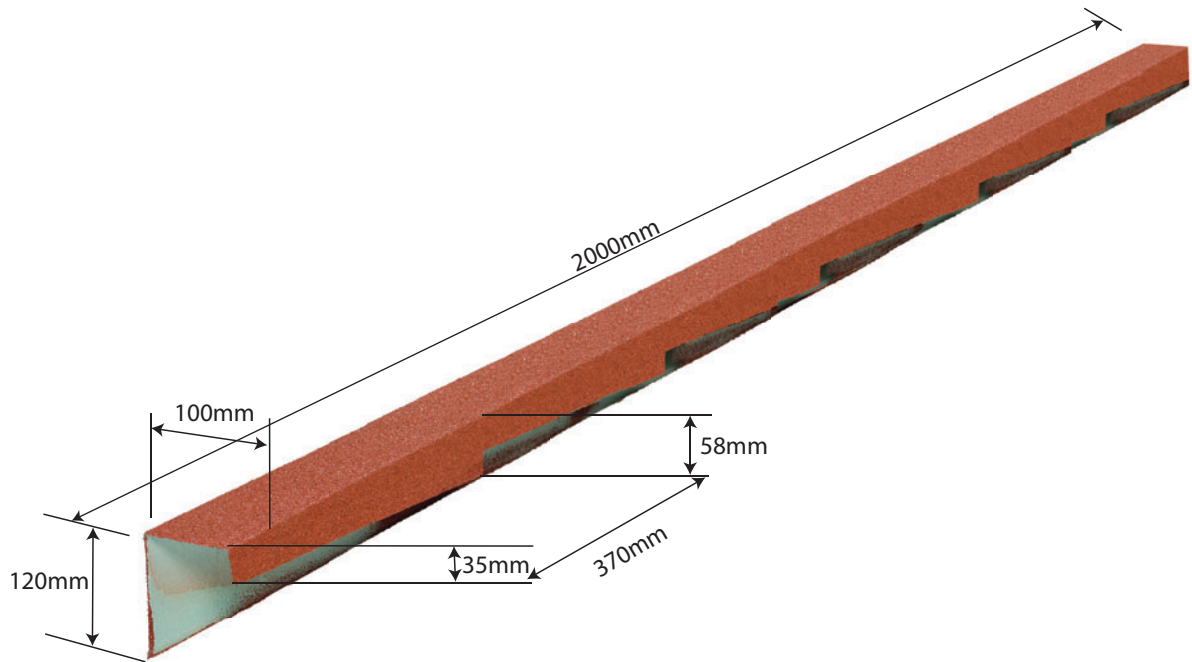

ROSSROOF
GROUP

109 BARGE BOARD RH

Specifications

Length: 2000mm

Weight: 2.380kg

Colours see colour charts