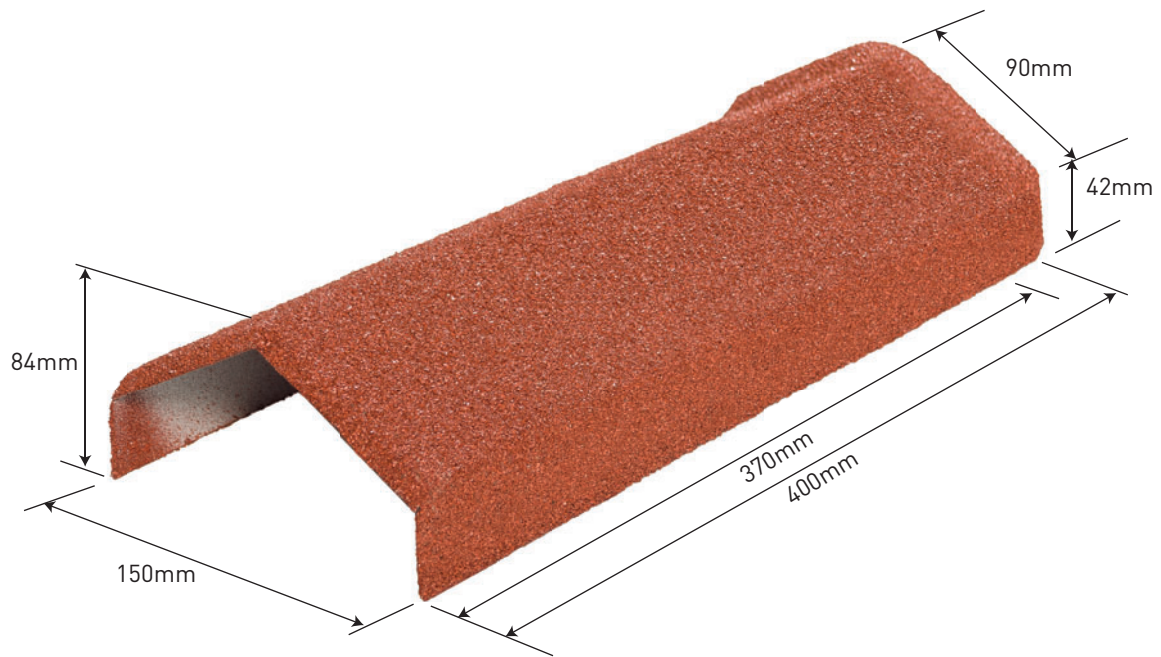

### Specifications

Length: 400mm

Weight: 0.461kg

Colours see colour charts